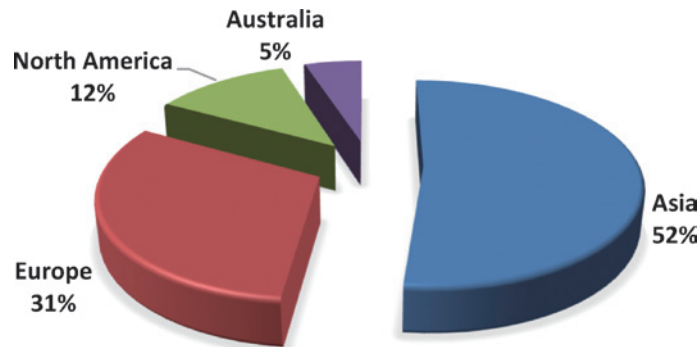

C. NUPACE Students by Region of Home Institution

Apr 2019 – Mar 2020 (Total 218 Students)