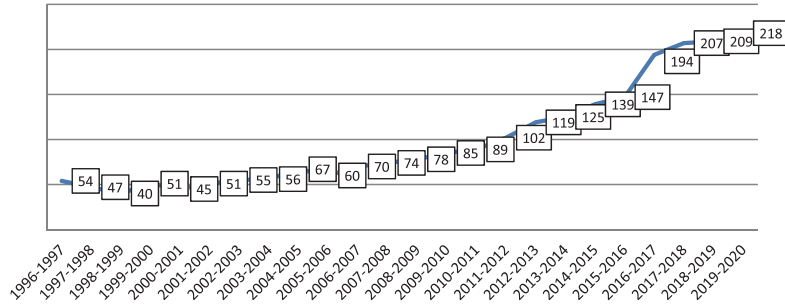

Appendix 2 – NUPACE Data

A. Annual Breakdown of NUPACE Student Numbers

Feb 1996 – Mar 2020 (Total 2,382 Students)

B. Students by Region of Home Institution

Feb 1996 – Mar 2020 (Total 2,382 Students)

C. NUPACE Students by Region of Home Institution

Apr 2019 – Mar 2020 (Total 218 Students)

D. NUPACE Students by Country of Home Institution

Apr 2019 – Mar 2020 (Total 218 Students)