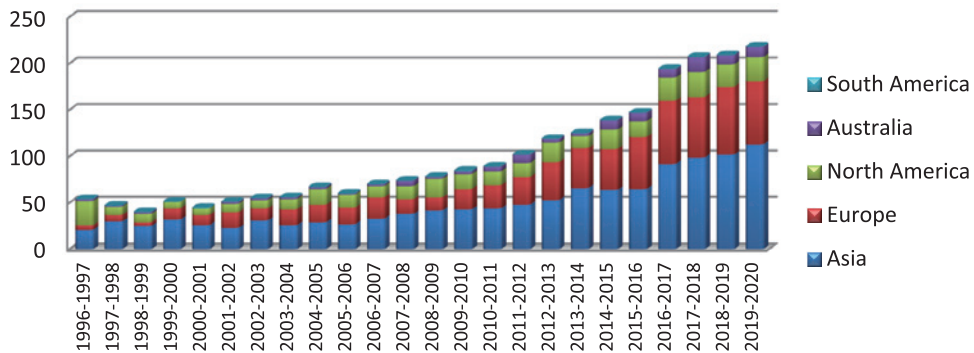

Appendix 2 – NUPACE Data

A. Annual Breakdown of NUPACE Student Numbers

Feb 1996 – Mar 2020 (Total 2,382 Students)

B. Students by Region of Home Institution

Feb 1996 – Mar 2020 (Total 2,382 Students)

C. NUPACE Students by Region of Home Institution